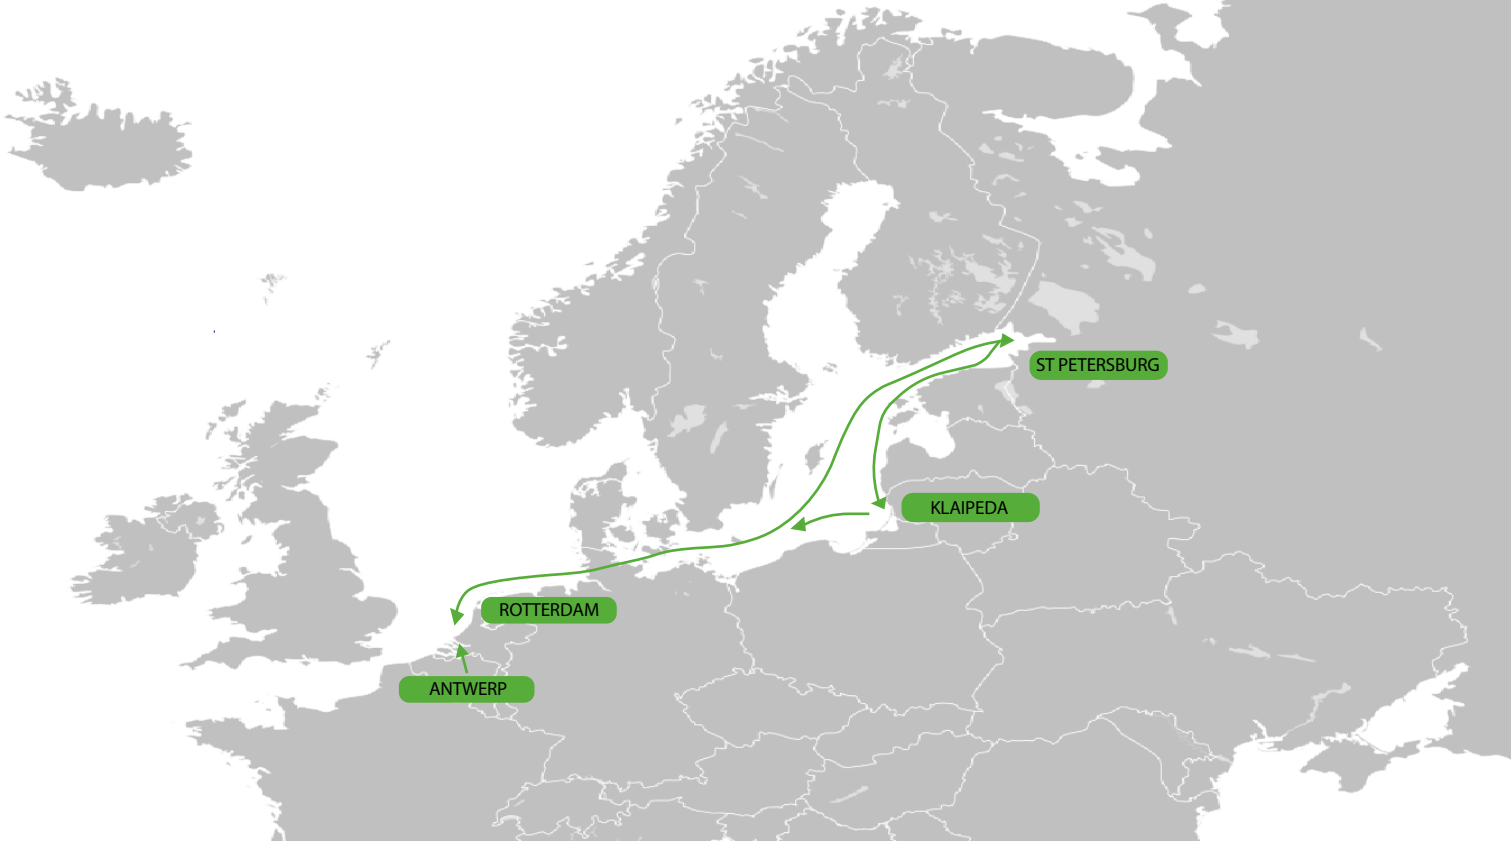

Baltic Express Line

Service port rotation:

Antwerp - Rotterdam - St. Petersburg - Klaipeda - Rotterdam

Schedule Baltic Express Service

Service features:

- Fast and reliable transit times with a ten days service
- Tailor made end to end solutions
- All equipment types offered
- Fast & reliable transshipment options
- On-carriage options by rail / truck

All business is transacted subject to MLM's Bill of Lading's terms and conditions.

Vessel	Voyage	Rotterdam		St Petersburg	
		ETA	ETD	ETA	ETD
Victoria	24025	09-Dec	11-Dec	15-Dec	16-Dec
Victoria	24026	21-Dec	23-Dec	28-Dec	29-Dec
Klarika	25001	06-Jan	07-Jan	12-Jan	13-Jan
Victoria	25002	11-Jan	12-Jan	16-Jan	17-Jan
Victoria	25003	21-Jan	22-Jan	26-Jan	27-Jan
Victoria	25004	31-Jan	01-Feb	05-Feb	06-Feb
Victoria	25005	10-Feb	11-Feb	15-Feb	16-Feb
Victoria	25006	20-Feb	21-Feb	25-Feb	26-Feb
Victoria	25007	02-Mar	03-Mar	07-Mar	08-Mar
Victoria	25008	12-Mar	13-Mar	17-Mar	18-Mar